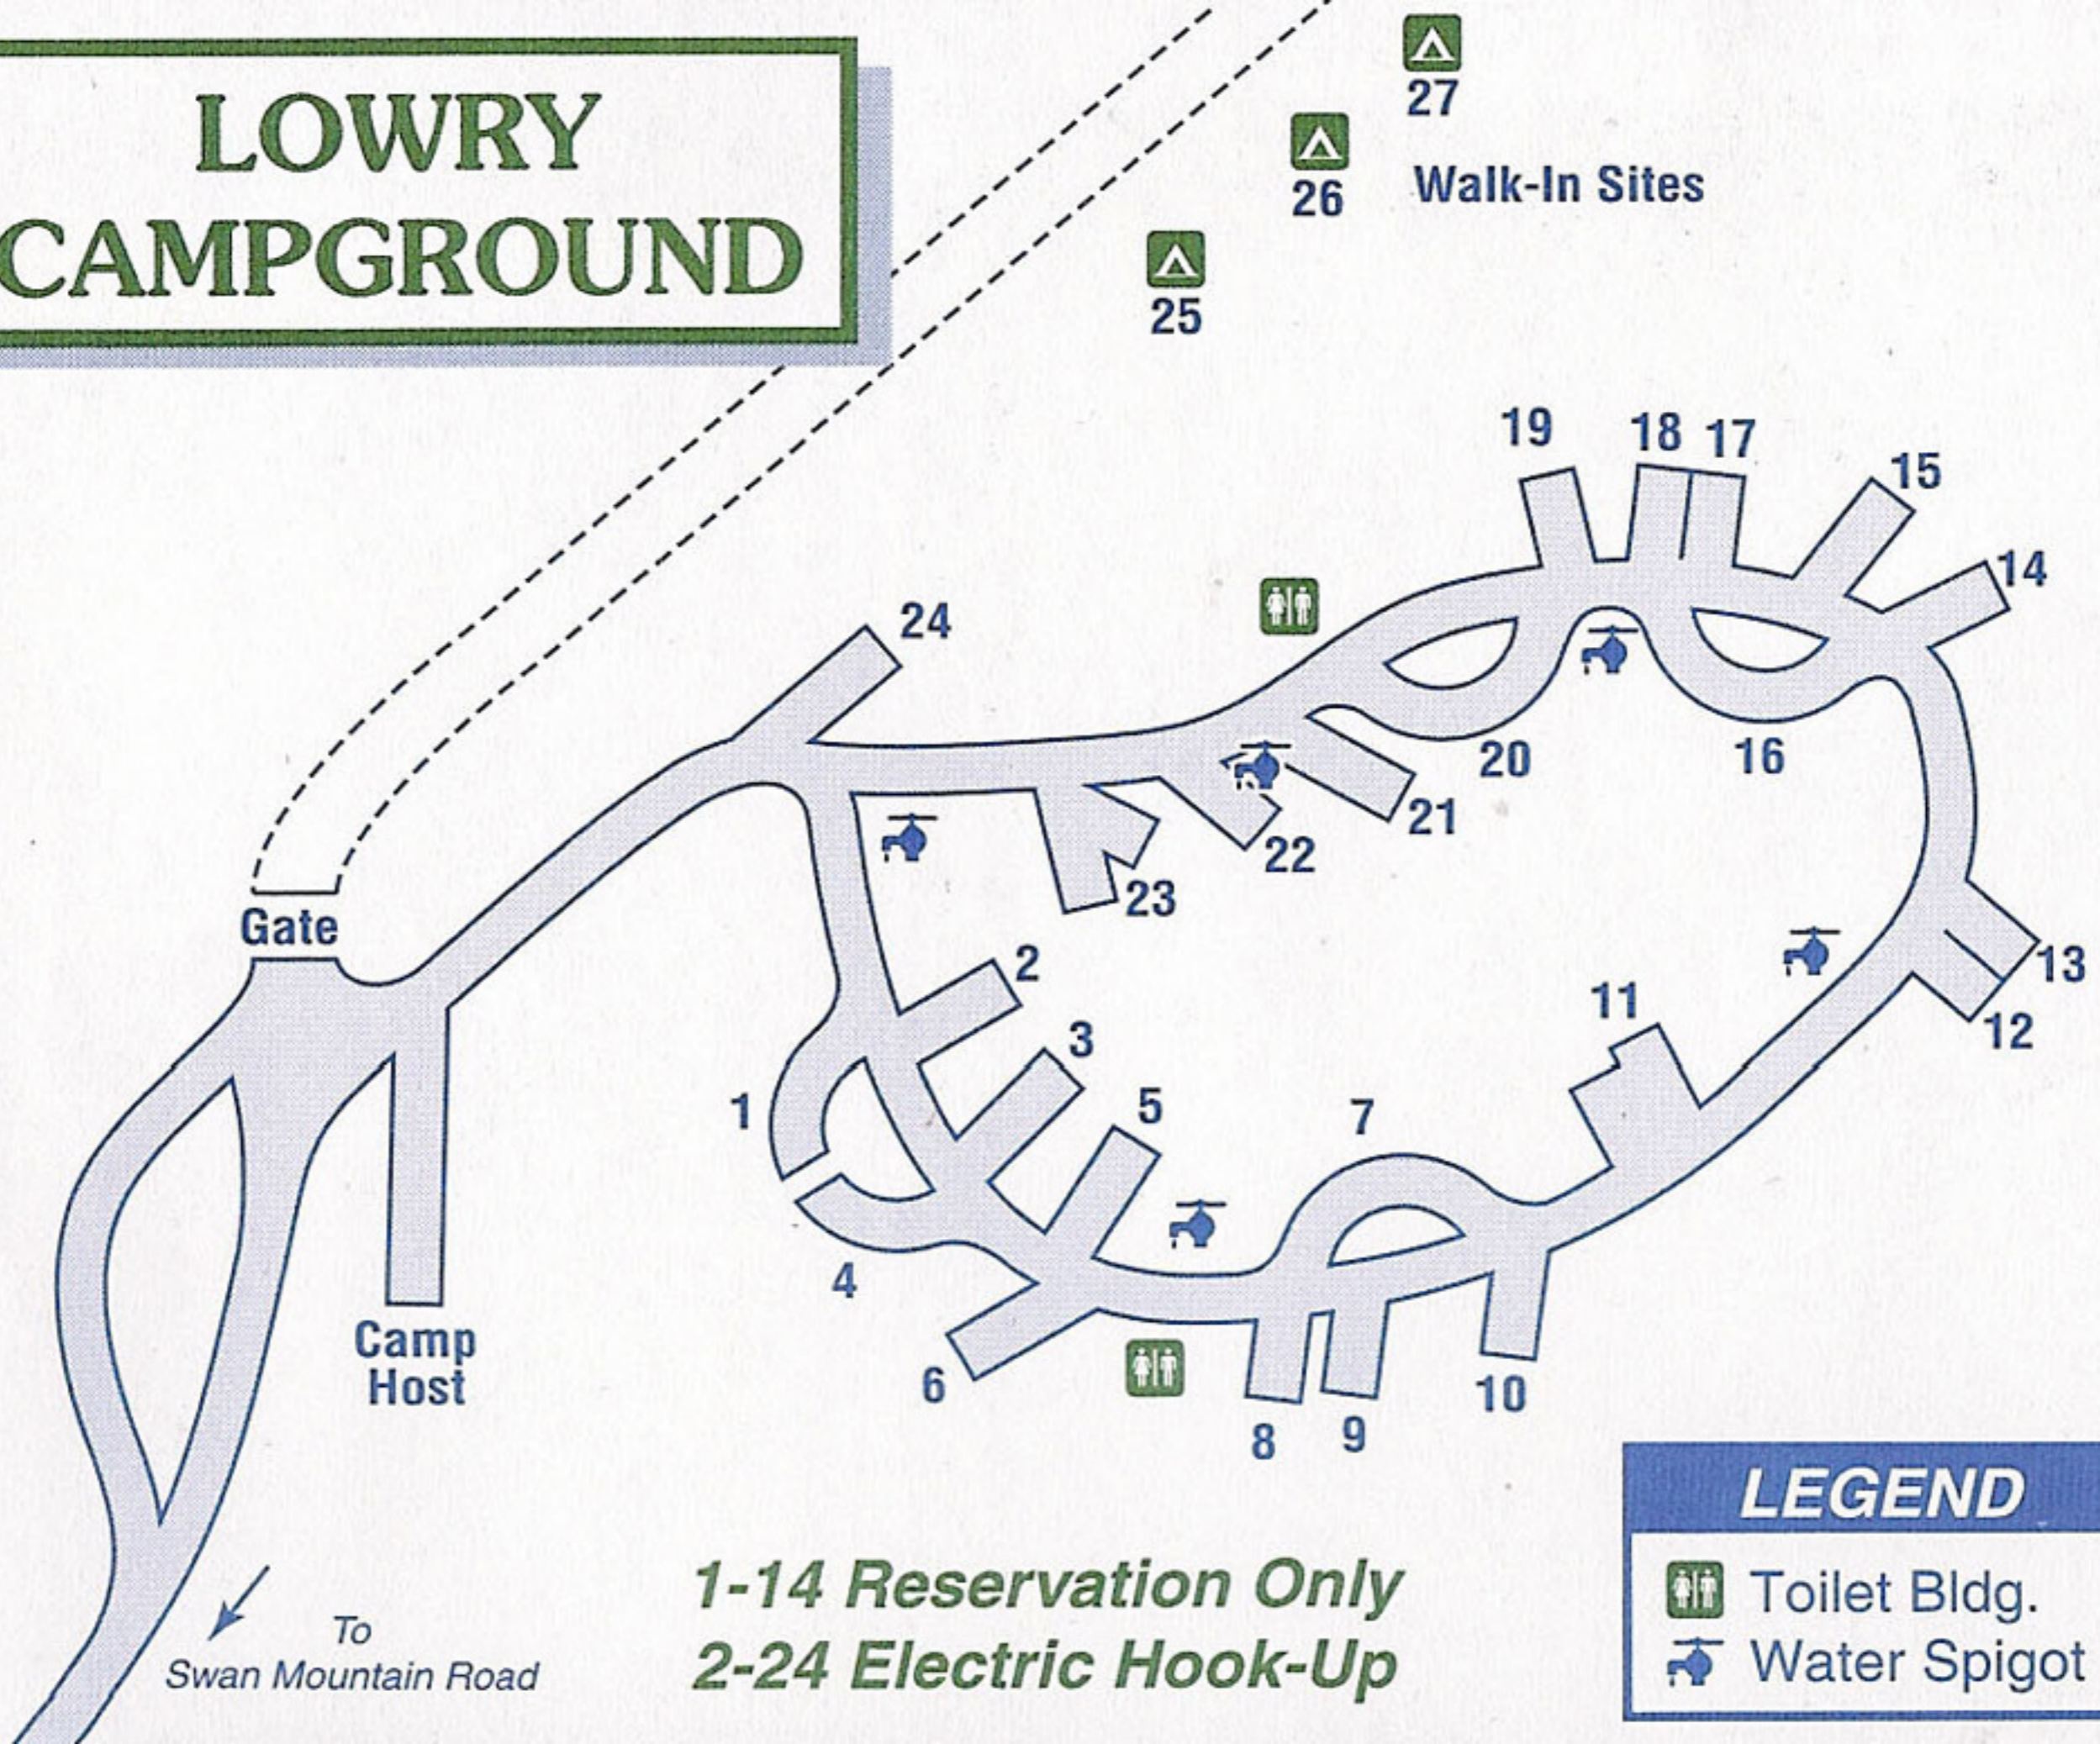

LOWRY CAMPGROUND

Walk-In Sites

Gate

Camp Host

To
Swan Mountain Road

1-14 Reservation Only
2-24 Electric Hook-Up

LEGEND

-  Toilet Bldg.
-  Water Spigot