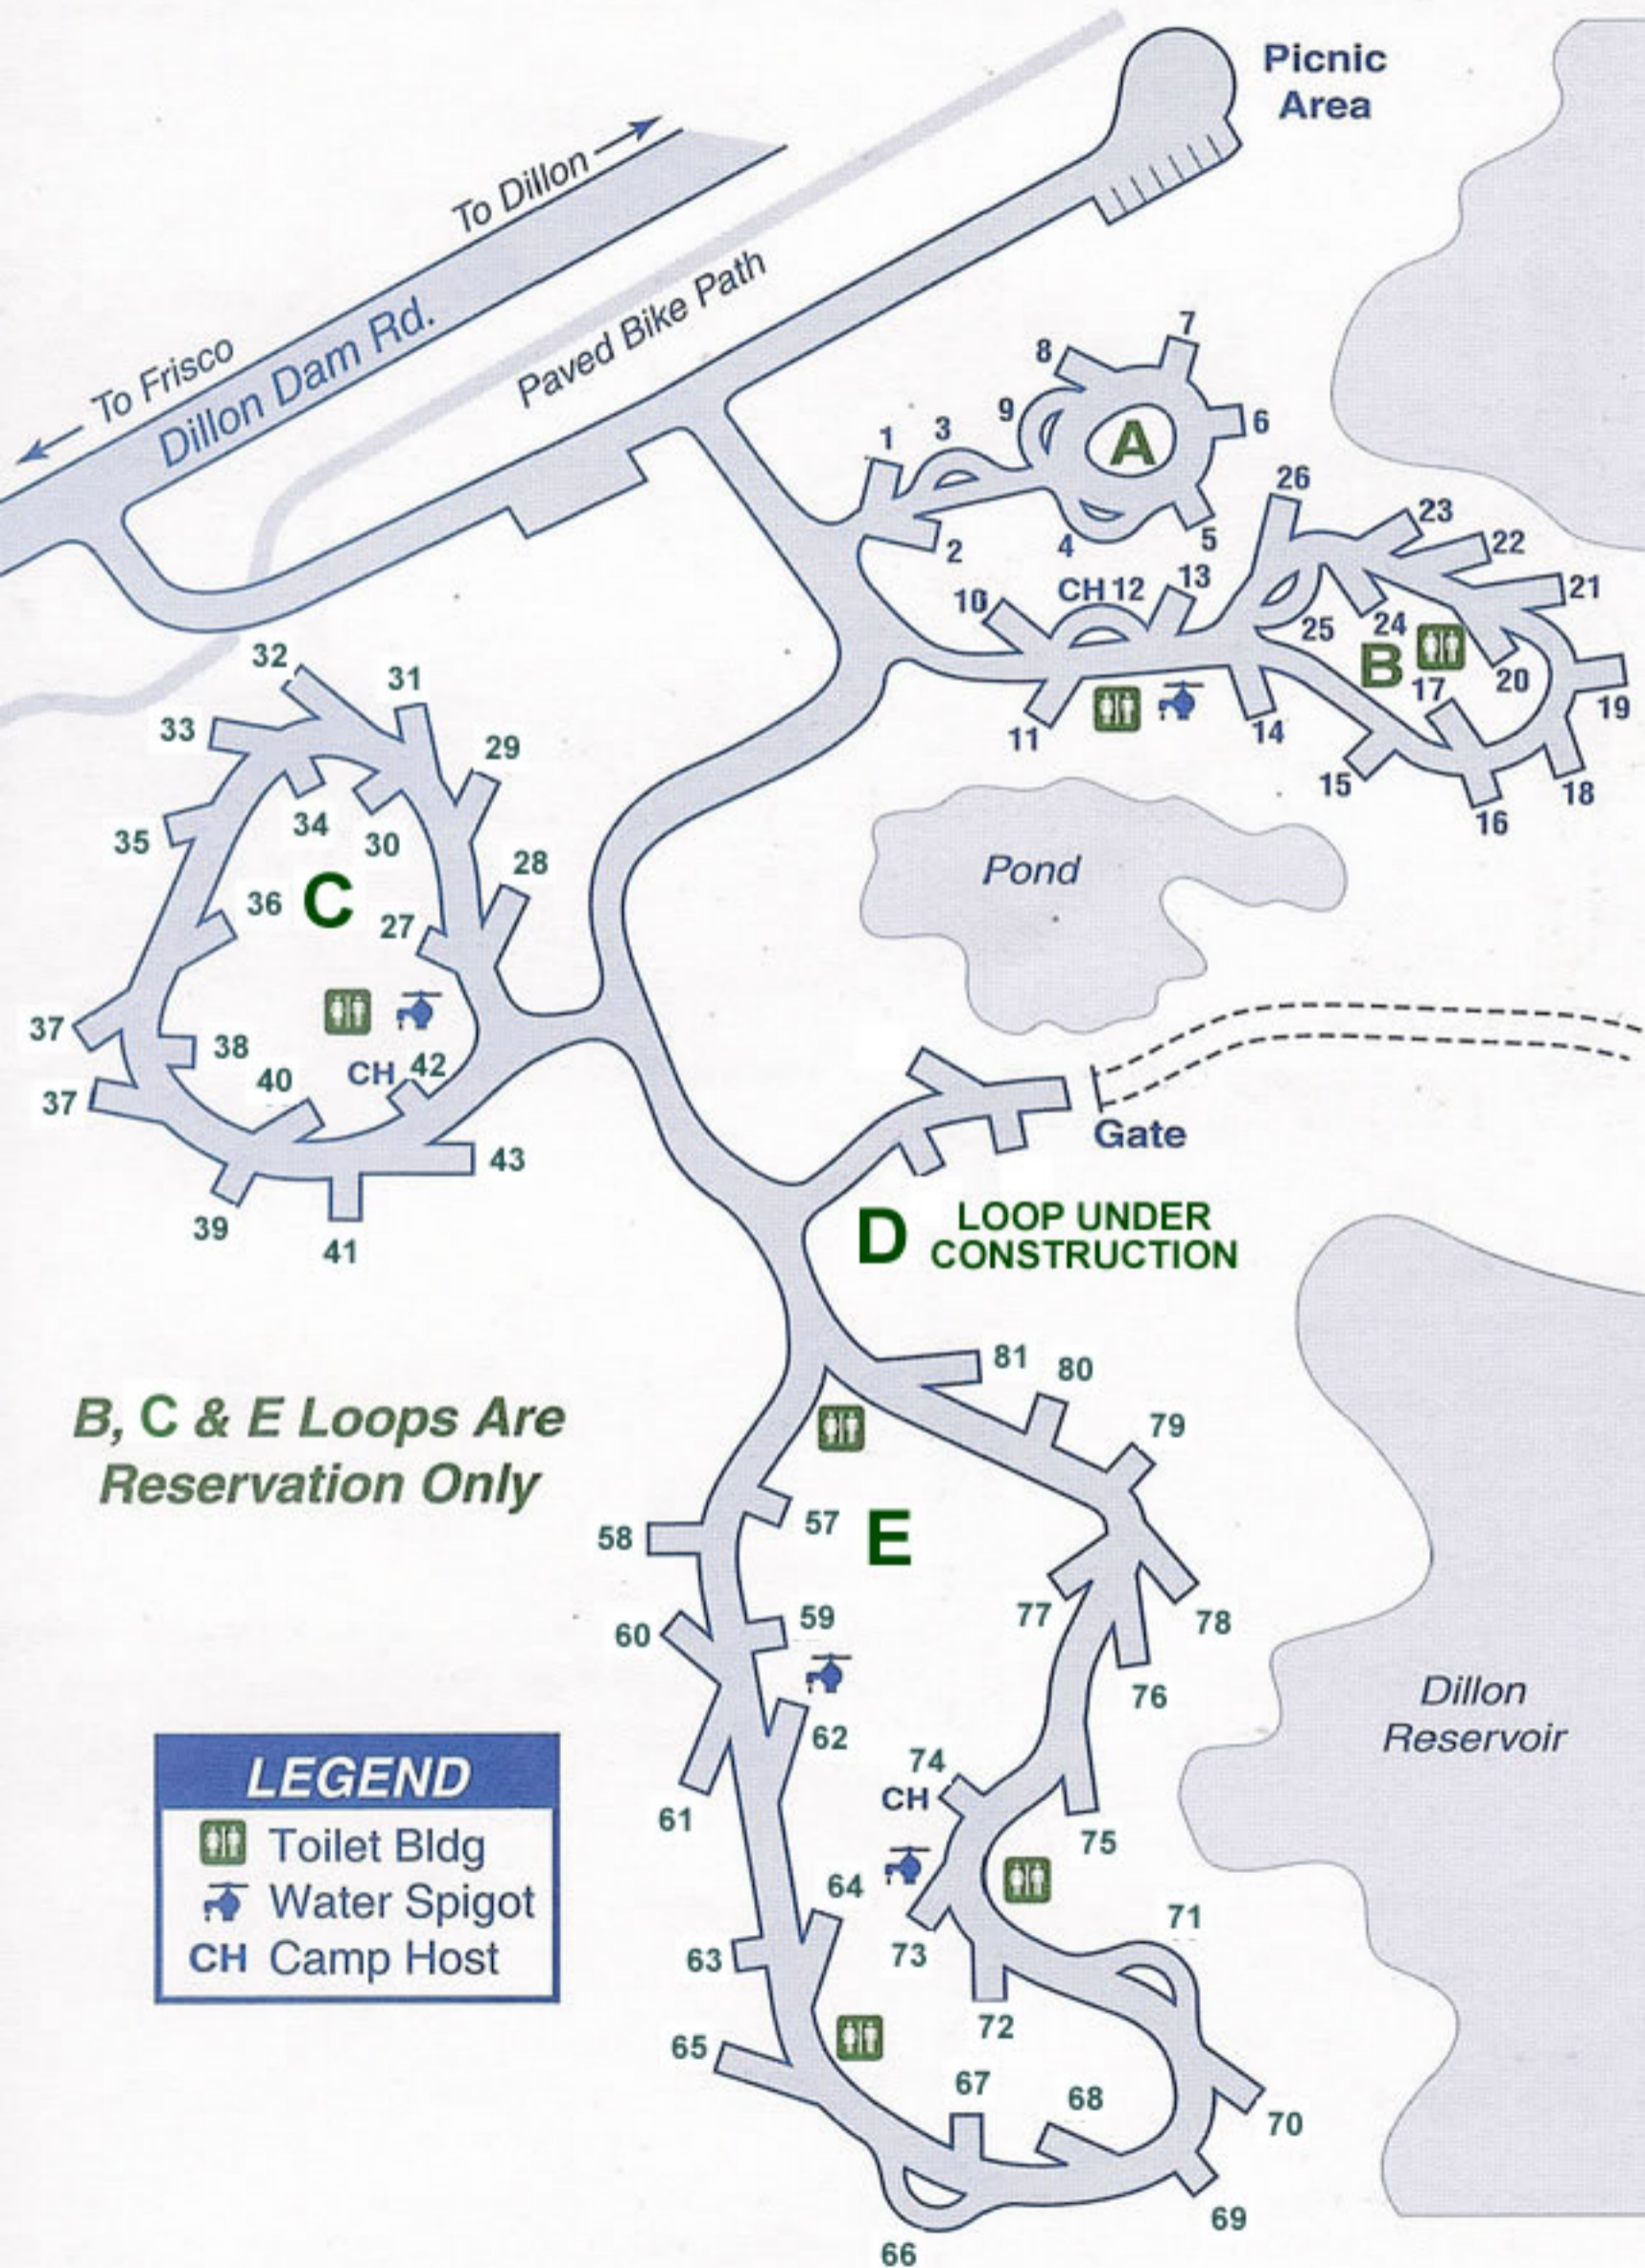

HEATON BAY CAMPGROUND

B, C & E Loops Are Reservation Only

LEGEND

Toilet Bldg

Water Spigot

CH Camp Host